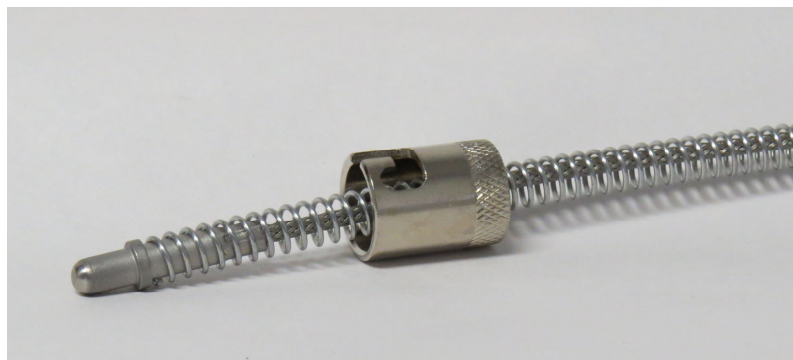

Part Numbers	Lead Length
JSH48-G1-24R1	48"
JSH72-G1-24RI	72"
KSH48-G1-24R1	48"
KSH72-G1-24R1	72"

VAT Adjustable Depth Thermocouple

- 3/16" Diameter Probe
- Fits Standard Bayonet Adapters
- 12" Spring with Bayonet Cap
- Spade Lug Termination
- Grounded
- 24 ga. Fiberglass leads w/ SS braided
- Type J Calibration
- Available in SS Armor

Part Number	Lead Length
JBS36-G1-24R1	36"
JBS48-G1-24R1	48"
JBS72-G1-24R1	72"
JBS96-G1-24R1	96"
KSH72-G1-24R1	72"

Other Terminations and Styles Available

Call for Additional Sizes!!

34271 James J Pompo
Fraser, MI. 48026

Part Number	Lead Length
JWN36-G1-24R1	36"
JWN48-G1-24R1	48"
JWN60-G1-24R1	60"
JWN72-G1-24R1	72"

Nozzle Style Thermocouple

- 1/4-28 N F Thread
- 24 ga. Fiberglass leads w/ SS braided
- Spade Lug Termination
- Grounded
- Type J Calibration

Part Number	Lead Length
JNZ48-G1-24R1	48"
JNZ72-G1-24R1	72"

Other Terminations and Styles Available
Call for Additional Sizes!!